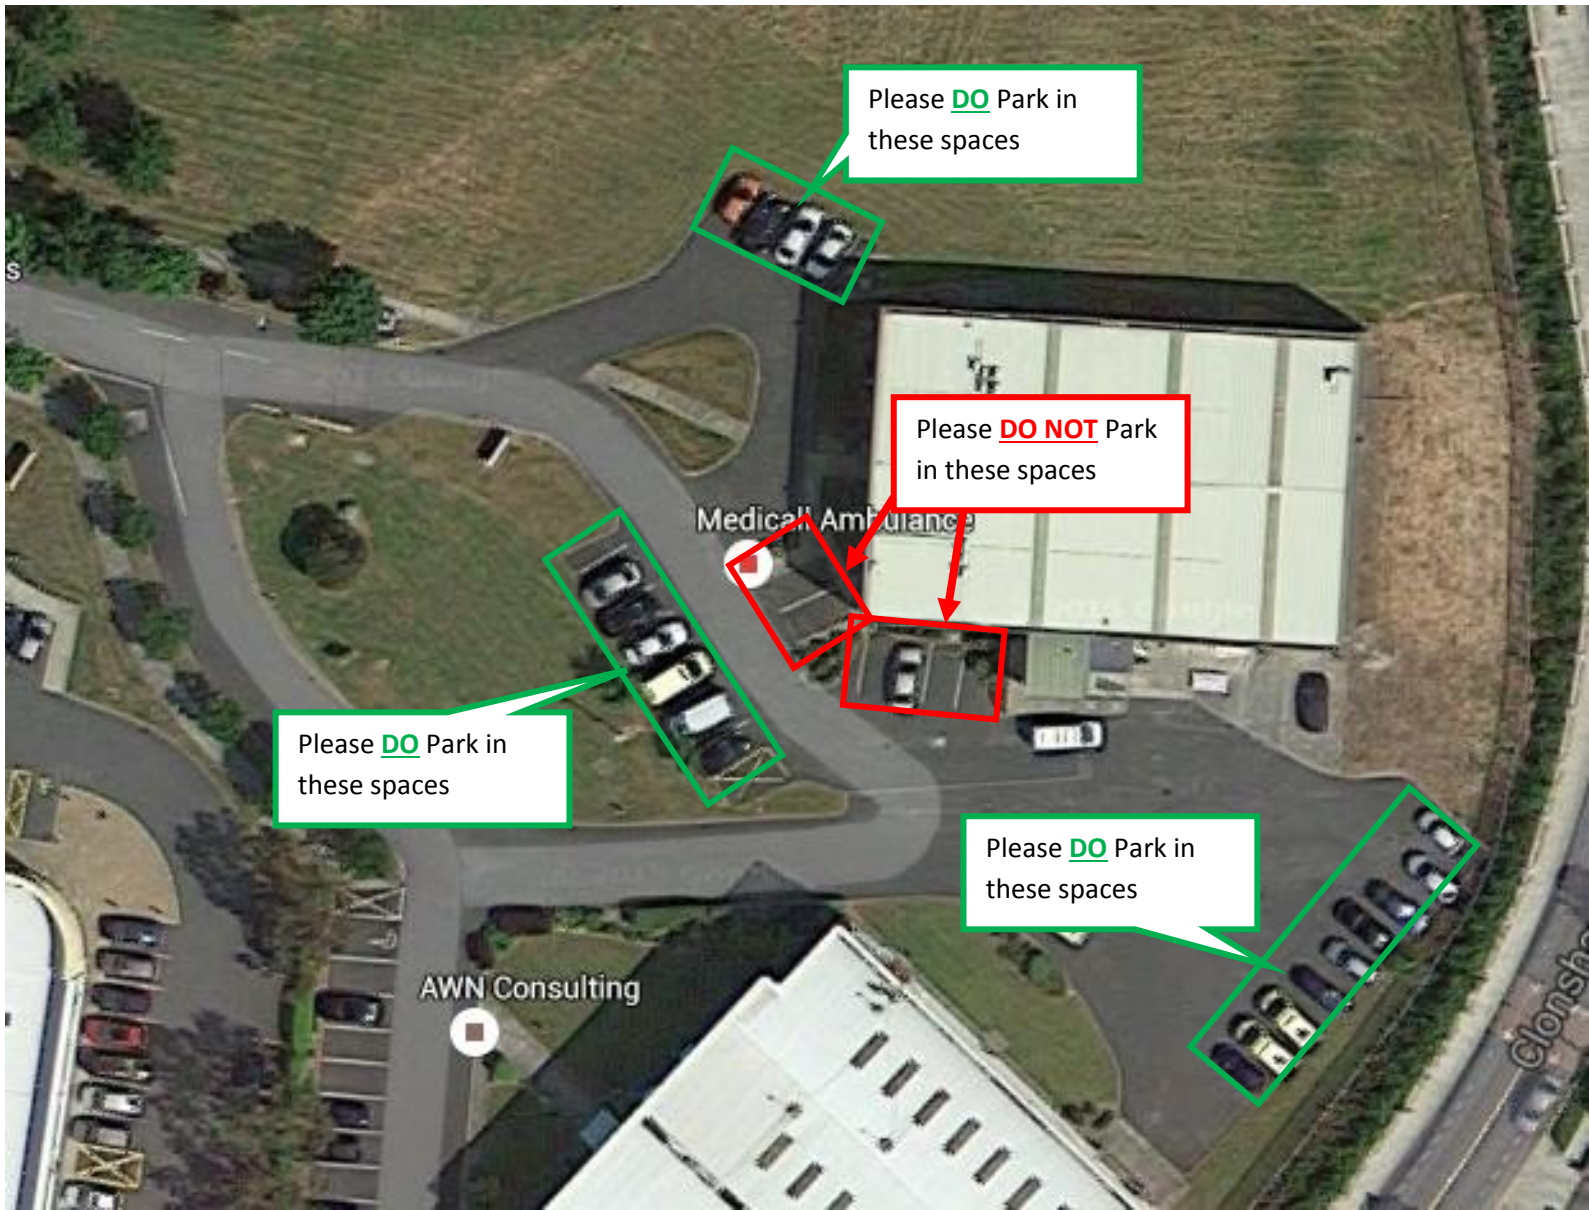

Please **DO** Park in these spaces

Please **DO NOT** Park in these spaces

Please **DO** Park in these spaces

Please **DO** Park in these spaces

Medical Ambulance

AWN Consulting

Clonshe